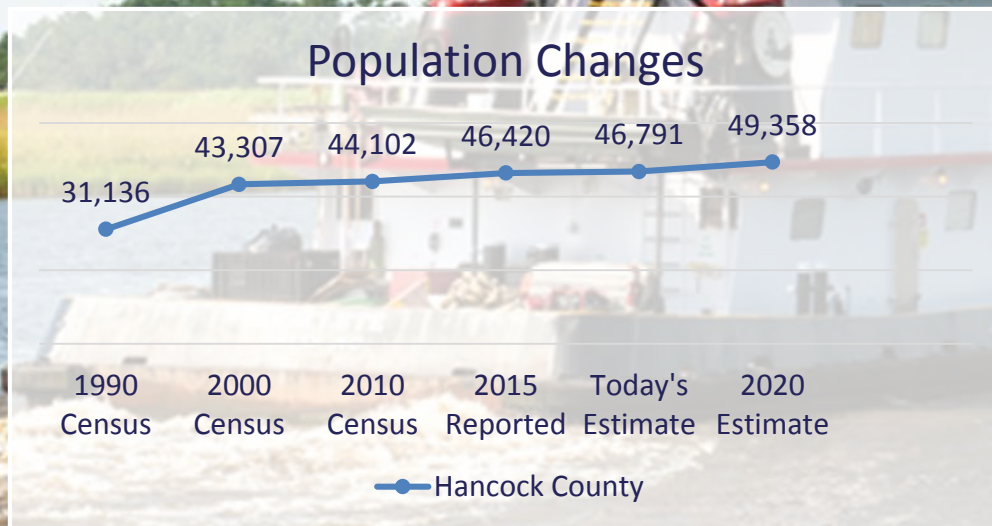

POPULATION COMPARISON

ENTITY	POPULATION
HANCOCK COUNTY, MS	46,791
BAY ST. LOUIS	9,260
WAVELAND	6,435
DIAMONDHEAD	8,425
KILN	2,238
PEARLINGTON	1,332
UNINCORPORATED HANCOCK COUNTY	19,101

1.5M
POPULATION
50 MILE RADIUS

COMMUNITY	POPULATION
HANCOCK COUNTY, MS	46,791
HARRISON COUNTY, MS	203,234
JACKSON COUNTY, MS	141,241
STONE COUNTY, MS	18,012
PEARL RIVER COUNTY, MS	55,310
ORLEANS PARISH, LA	391,495
ST. TAMMANY PARISH, LA	253,602