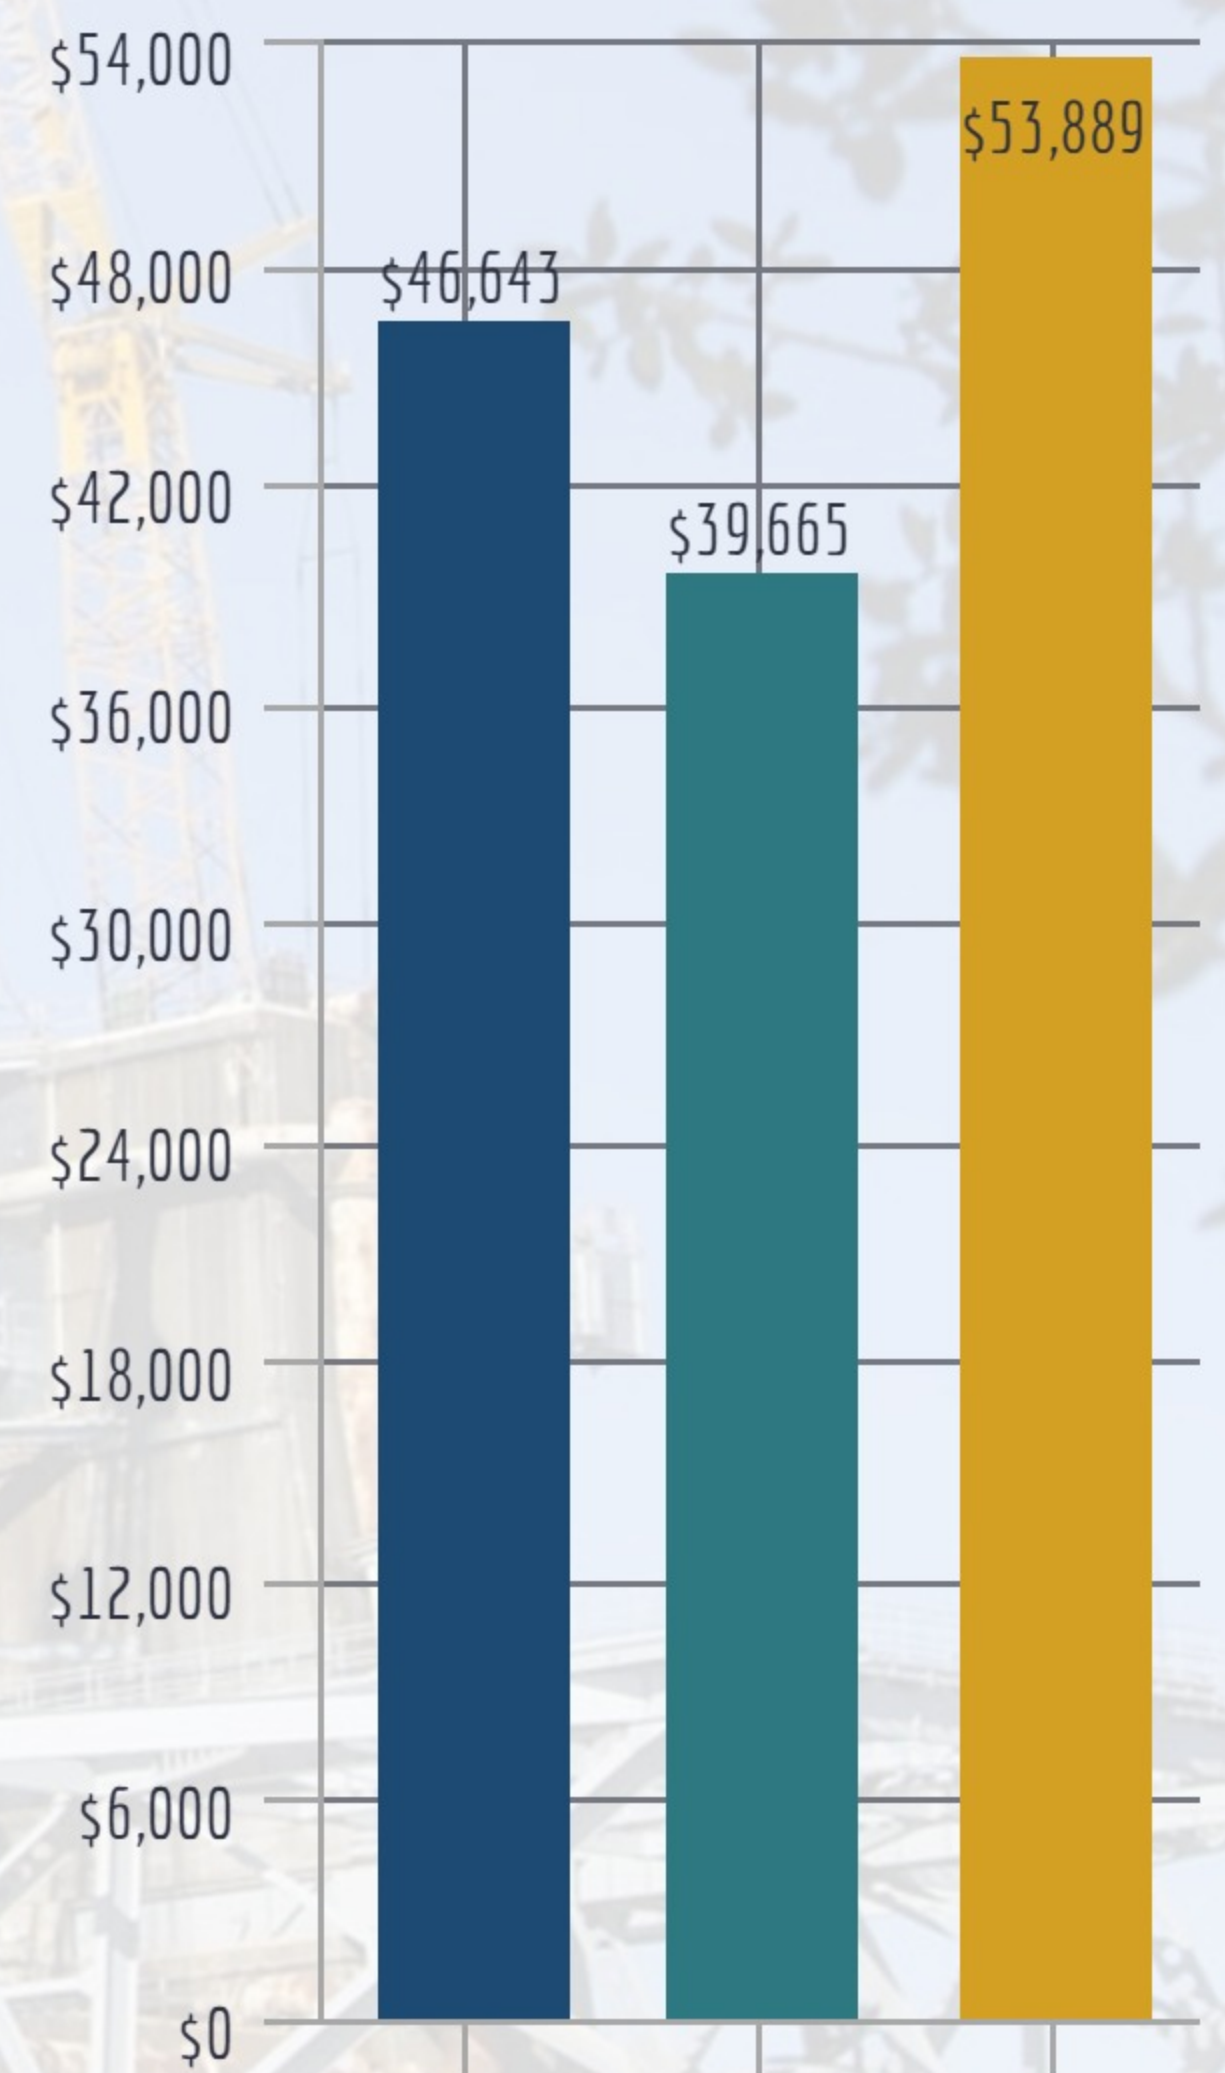

Population At-A-Glance

Hancock County Market

Educational Attainment

Compared to 29.2% in Mississippi & 37.8% in the US.

Data provided by NSPARC, US Census, StatsAmerica

571,179 people in the 30-minute laborshed

Hancock County 46,420

A growing region

Growth over last 10 years in the 30-minute region

Median Household Income

Percent Distribution by Age

29 minute average commute time

25.5 for the US & 23.9 for MS