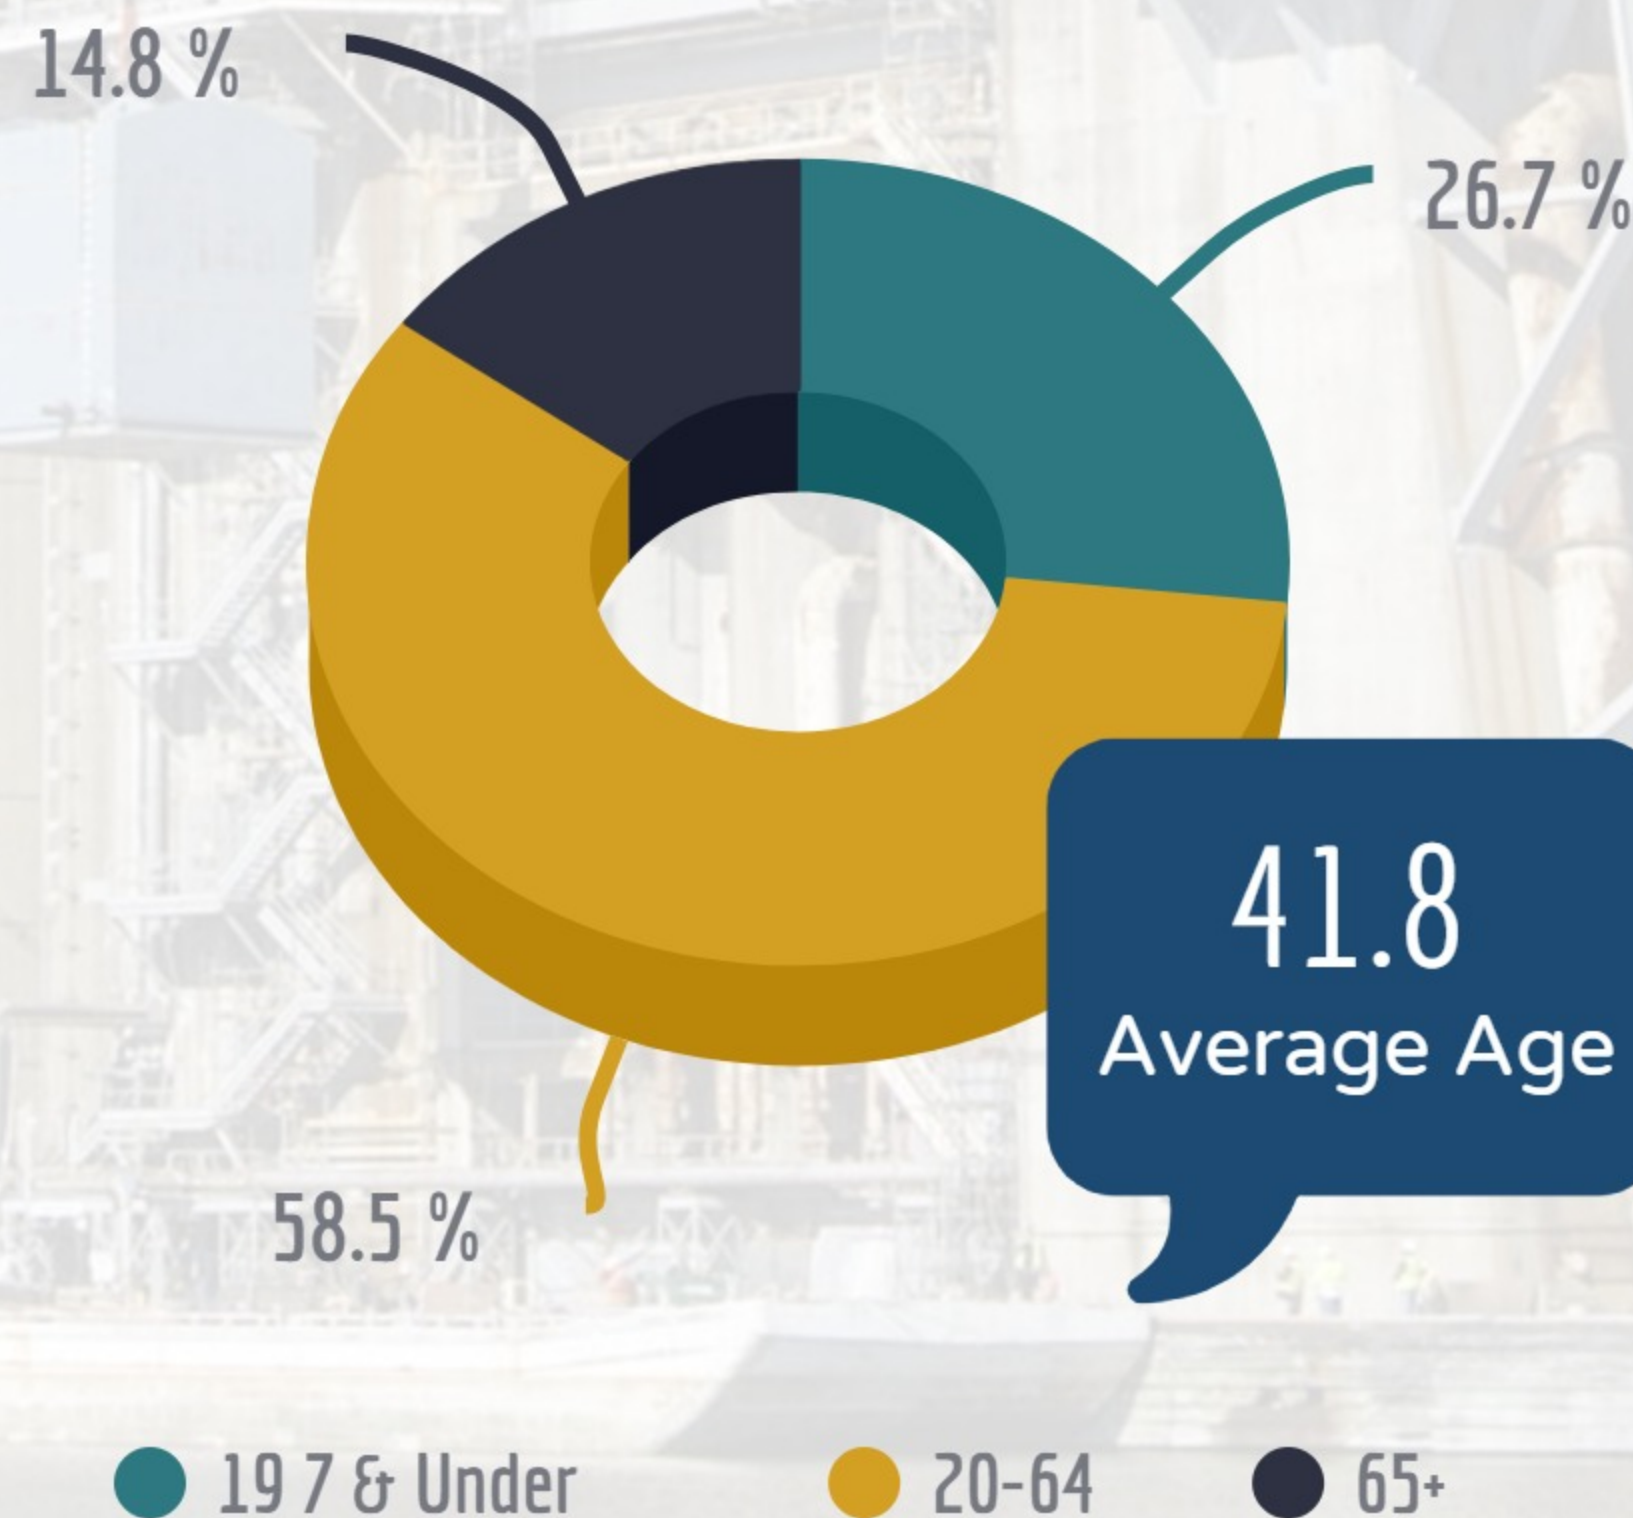

Hancock County 46,420

A growing region

Growth over last 10 years in the 30-minute region

Median Household Income

Percent Distribution by Age

29 minute average commute time

25.5 for the US & 23.9 for MS