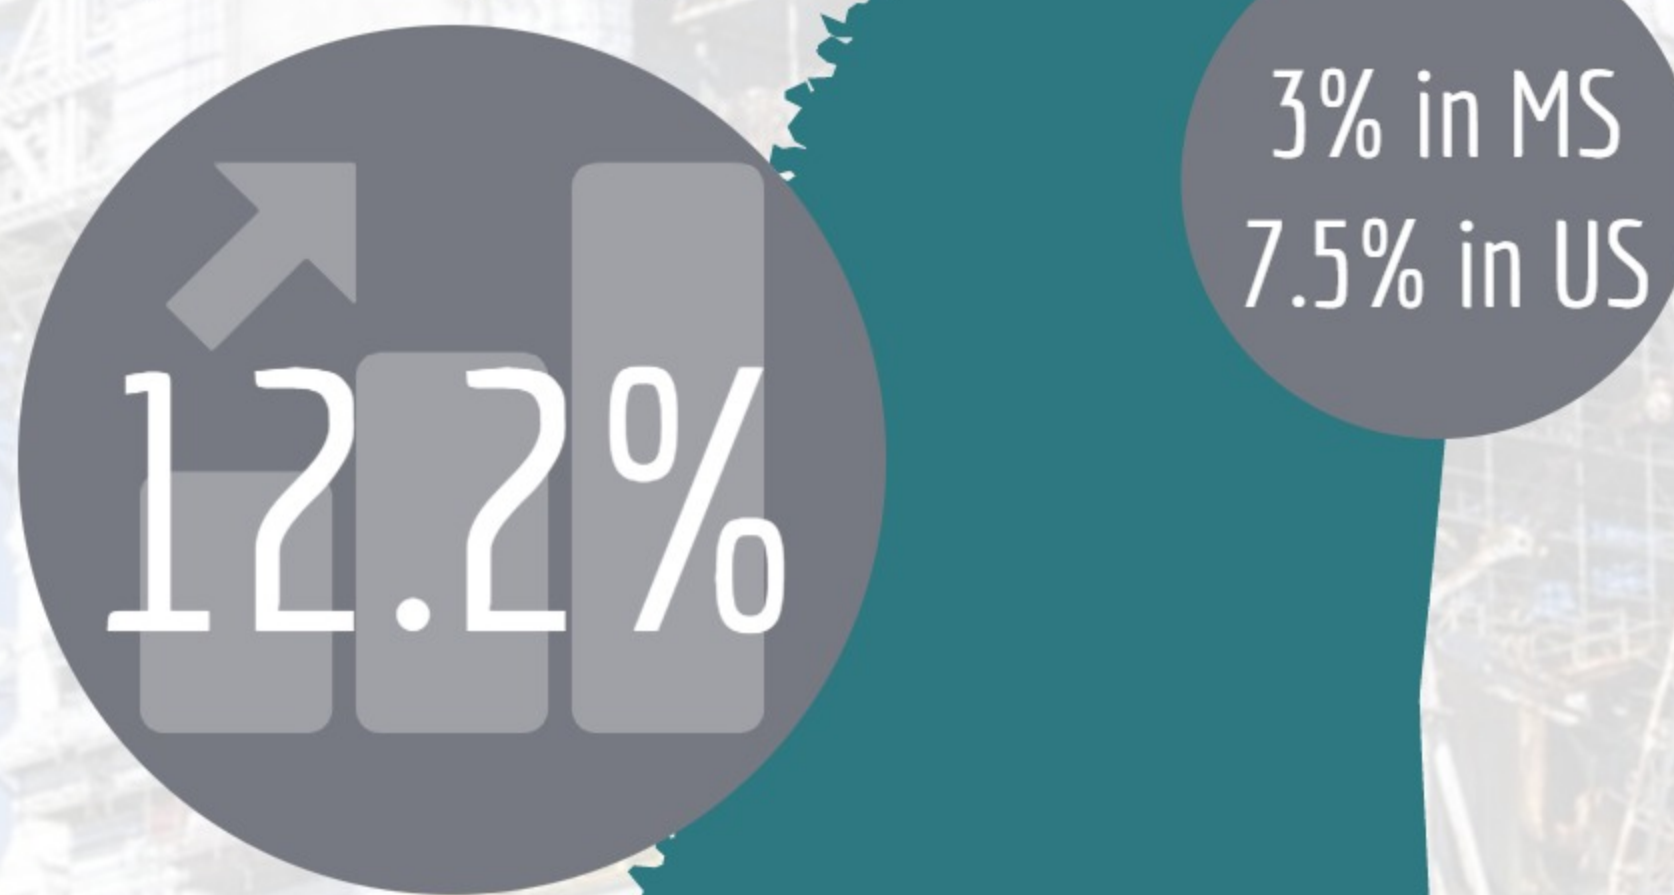

Population At-A-Glance

Hancock County Market

Educational Attainment

Compared to 29.2% in Mississippi & 37.8% in the US.

Data provided by NSPARC, US Census, StatsAmerica

571,179 people in the 30-minute laborshed

Hancock County 46,420

A growing region

Growth over last 10 years in the 30-minute region

Median Household Income

Percent Distribution by Age

29 minute average commute time

25.5 for the US & 23.9 for MS