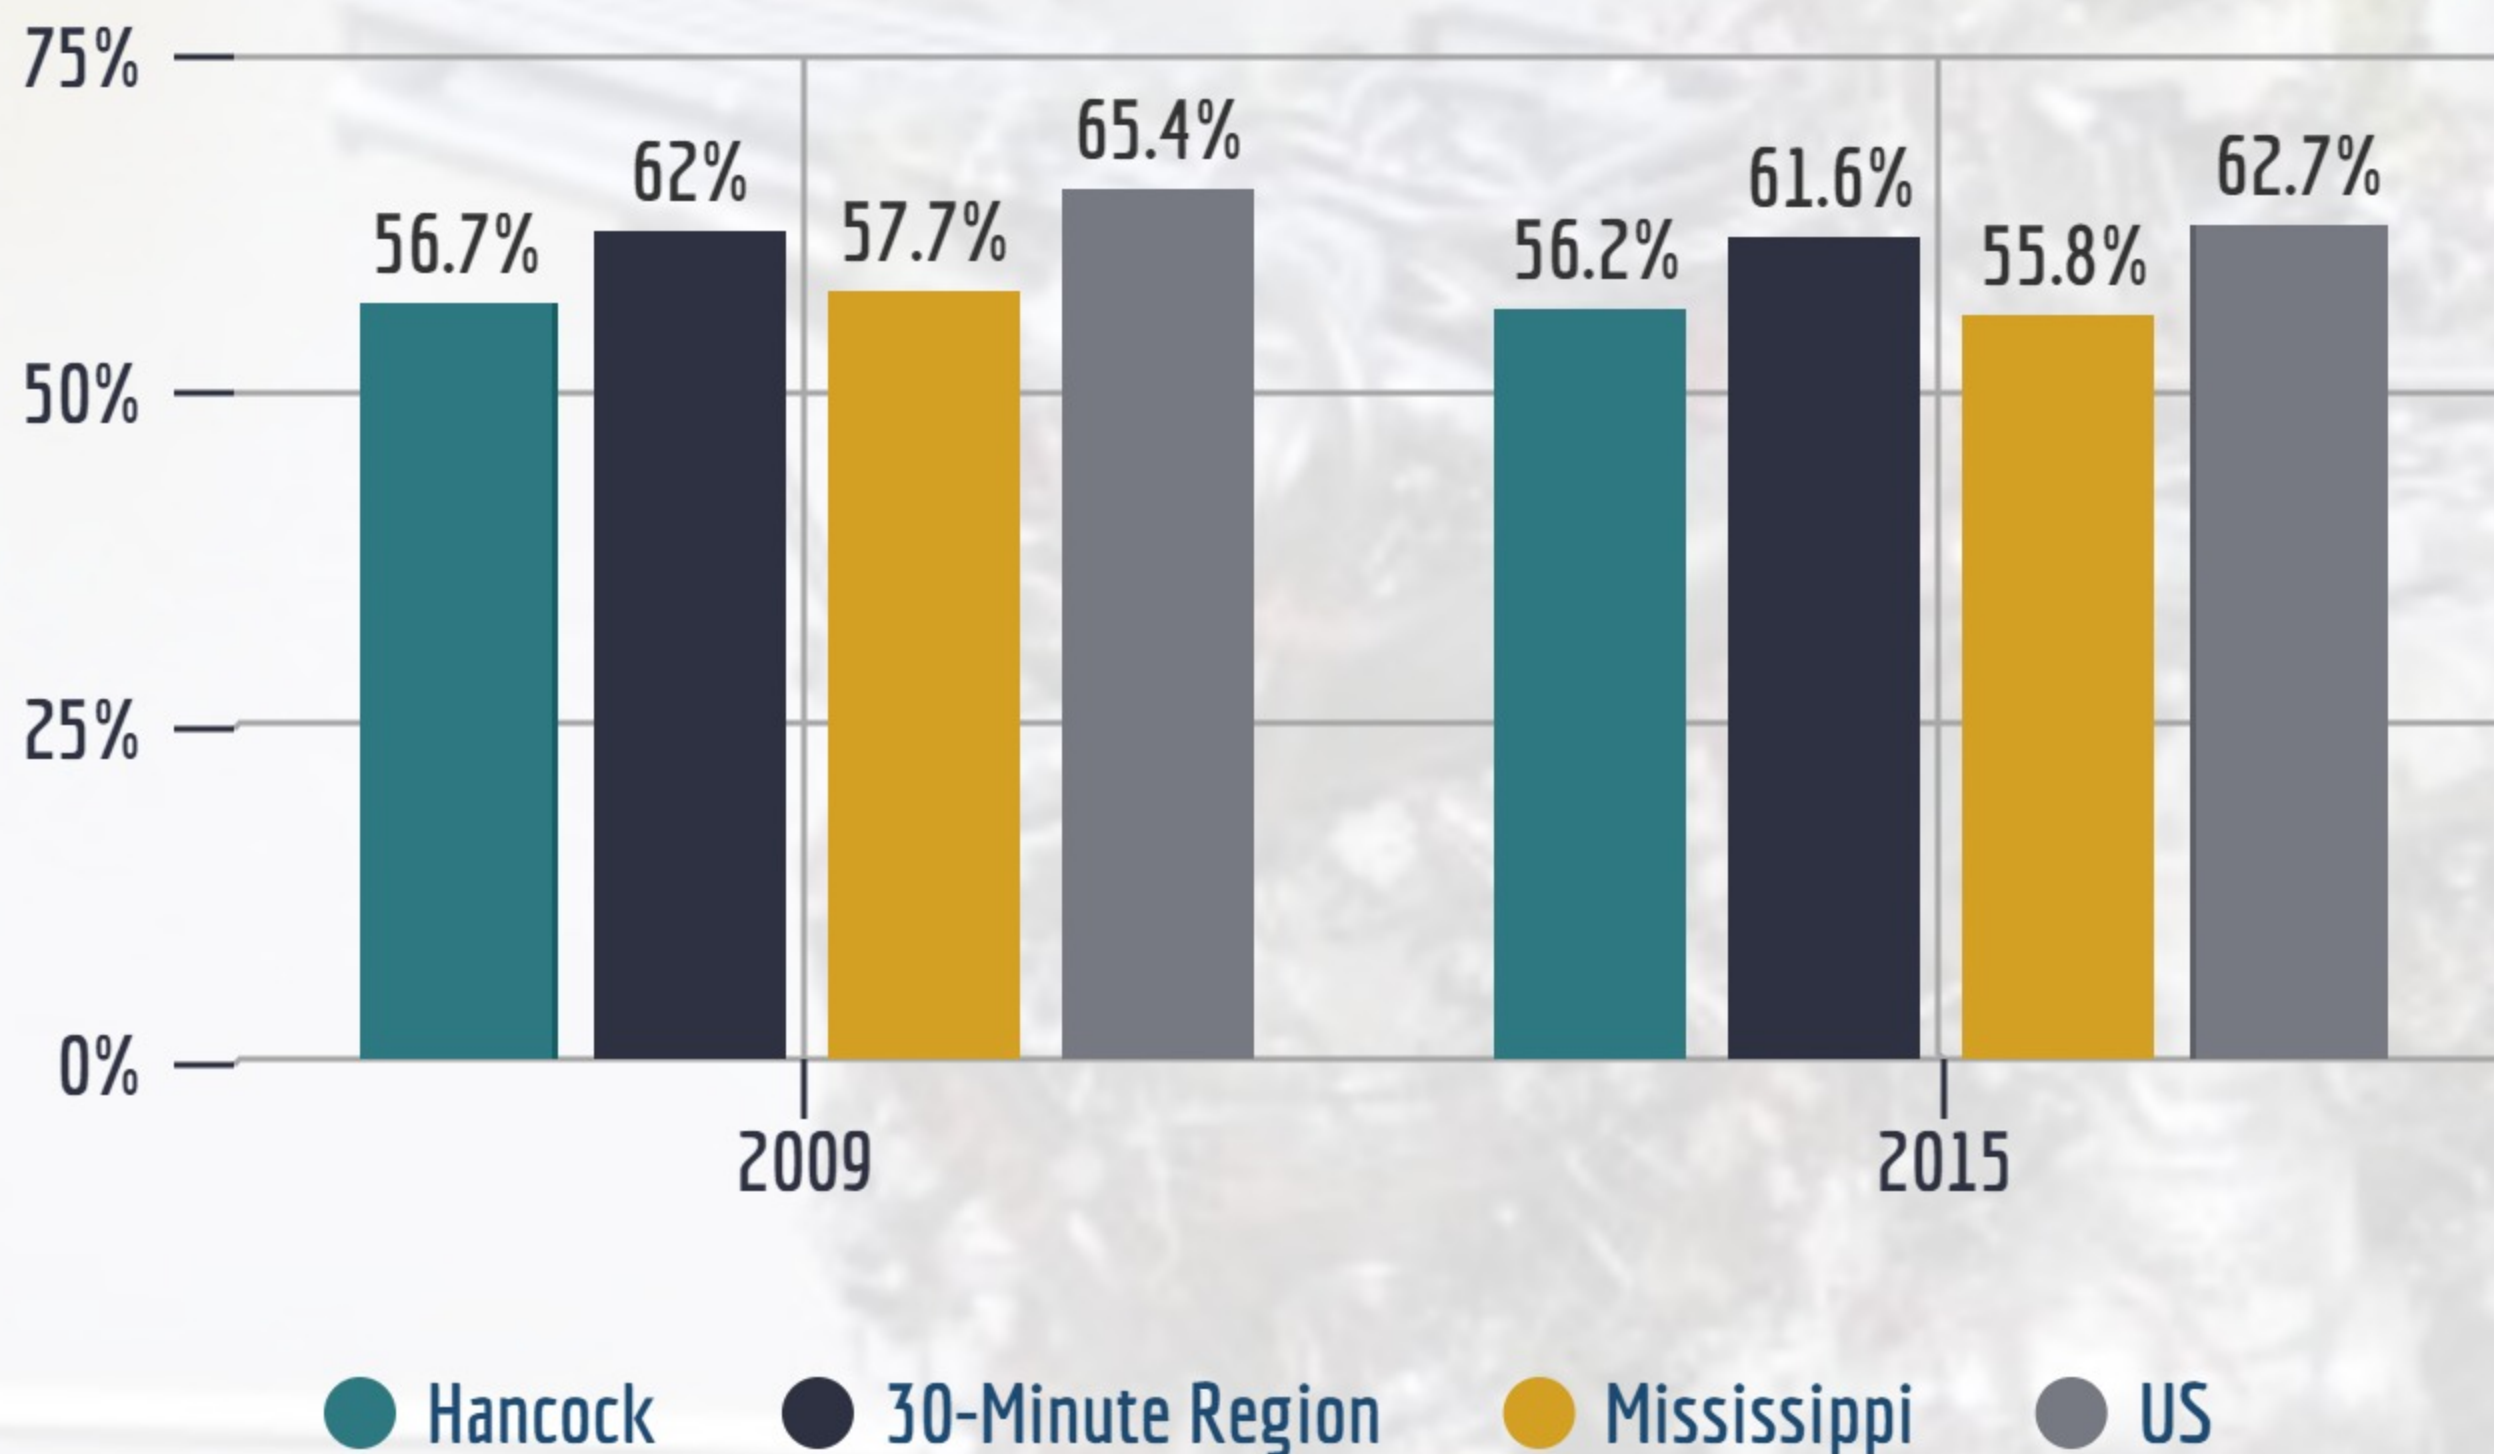

Talent & Industry Snapshot

Hancock County Market

Labor Force Participation Rate

Top Manufacturing Sectors

Transportation Equipment Manufacturing:
3,371 jobs

Chemical Manufacturing:
1,491 jobs

Machinery Manufacturing:
870 jobs

Economic Identity of the 30-Minute Region

#1 - Leisure & Hospitality
37,414 Jobs

#2 - Retail/Wholesale Trade
33,960 Jobs

#3 - Healthcare & Social Assistance
22,349 Jobs

Inflow & Outflow Commuting Patterns for Hancock County