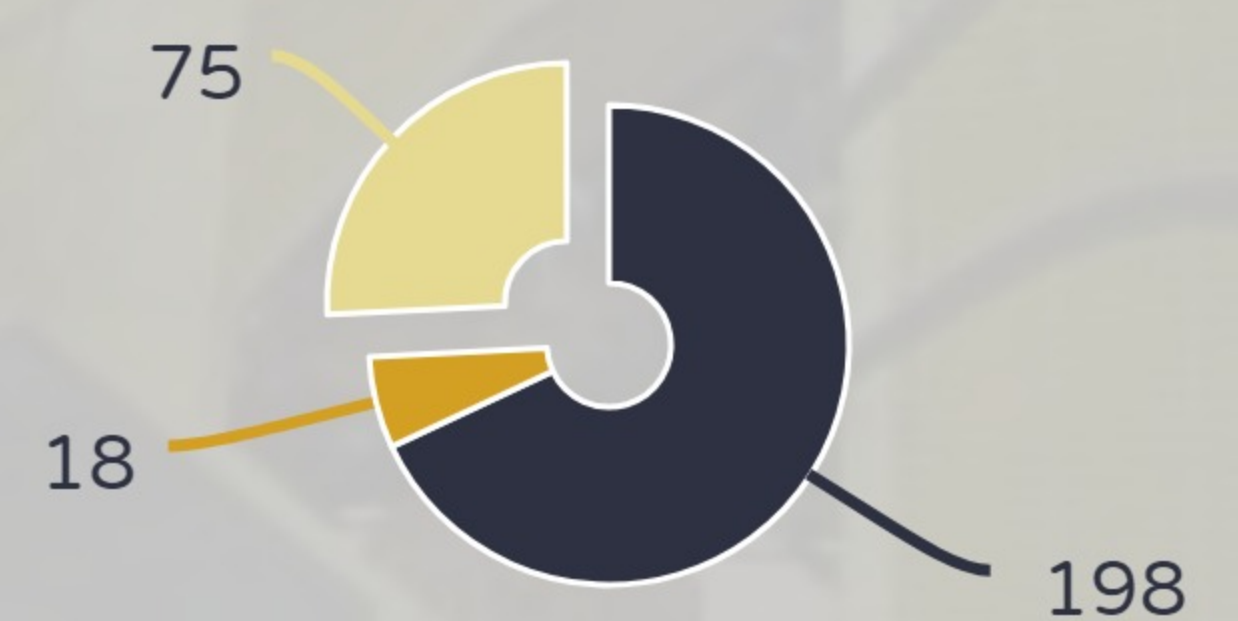

Graduates in Related Programs at Local Universities

- Business & Related Support Services
- Computer, Information Sciences & Support
- Engineering Technologies