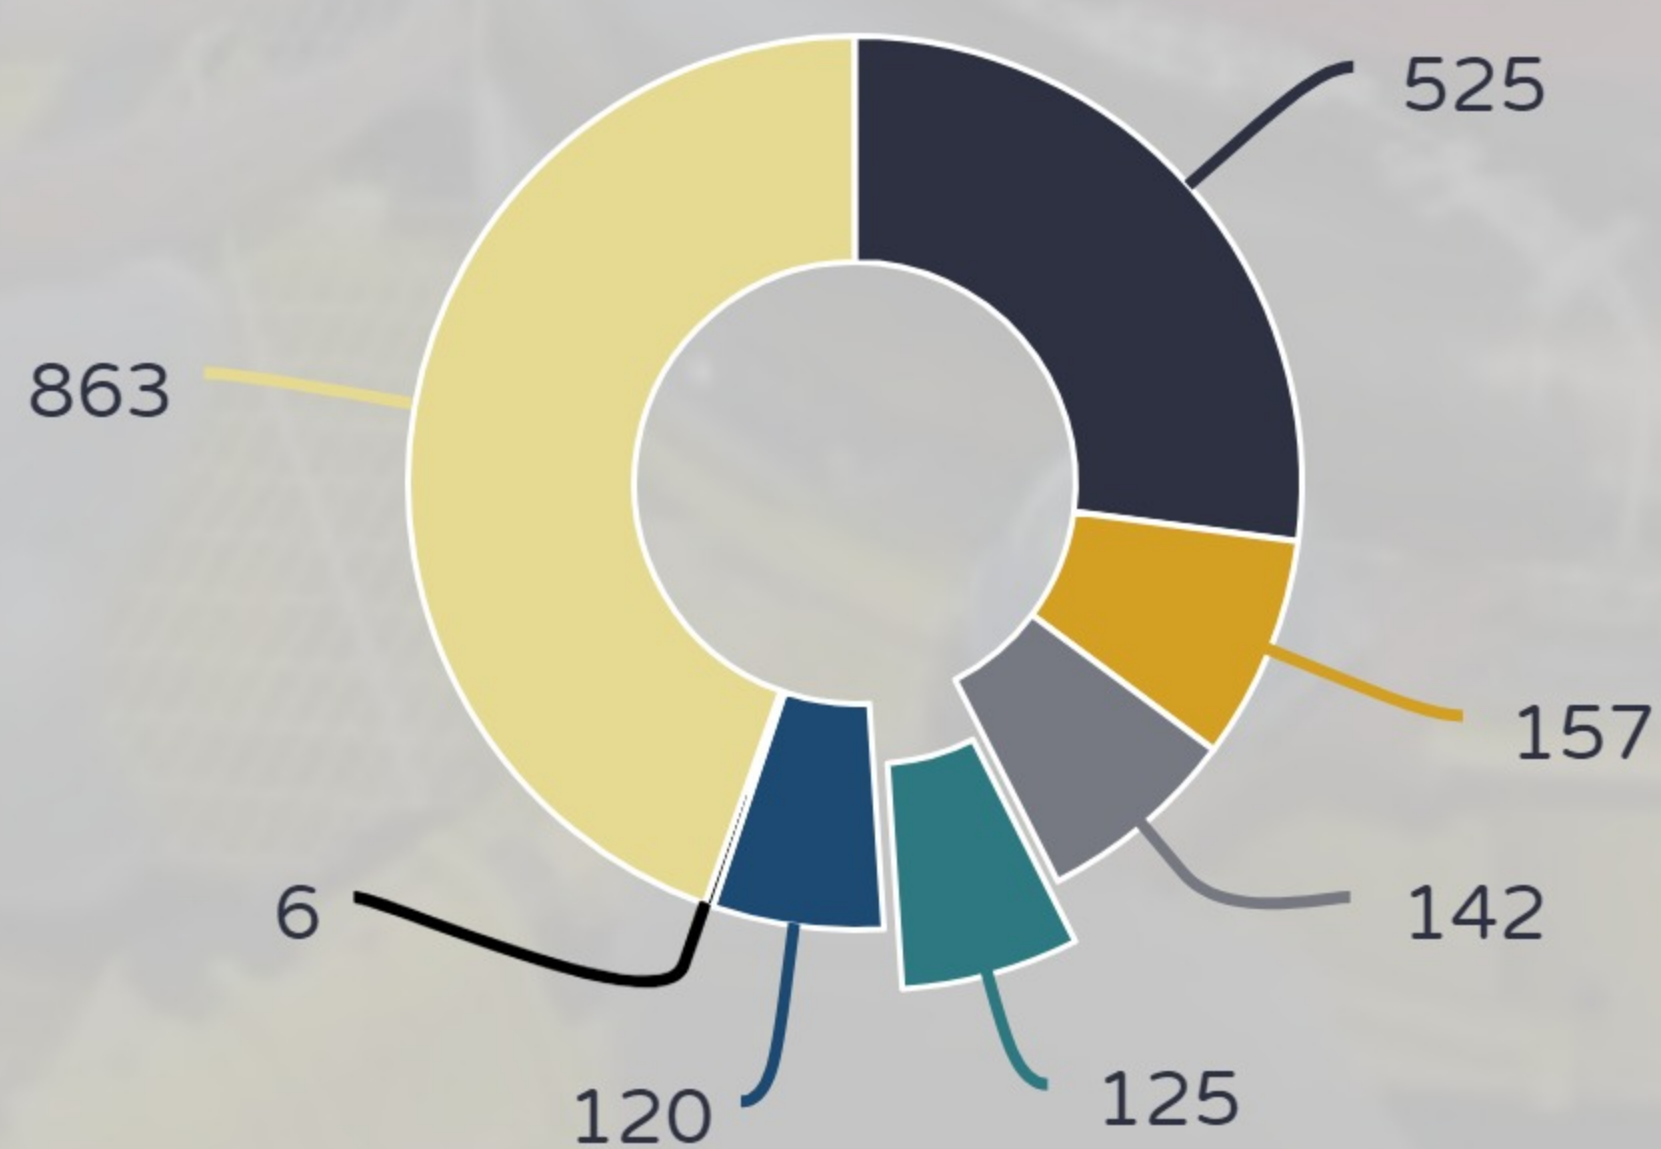

Graduates in Related Programs at Community Colleges

- Business & Related Support Services
- Computer, Information Sciences & Support
- Construction Trades
- Mechanic & Repair
- Precision Production
- Transportation & Material Moving
- Engineering Technologies