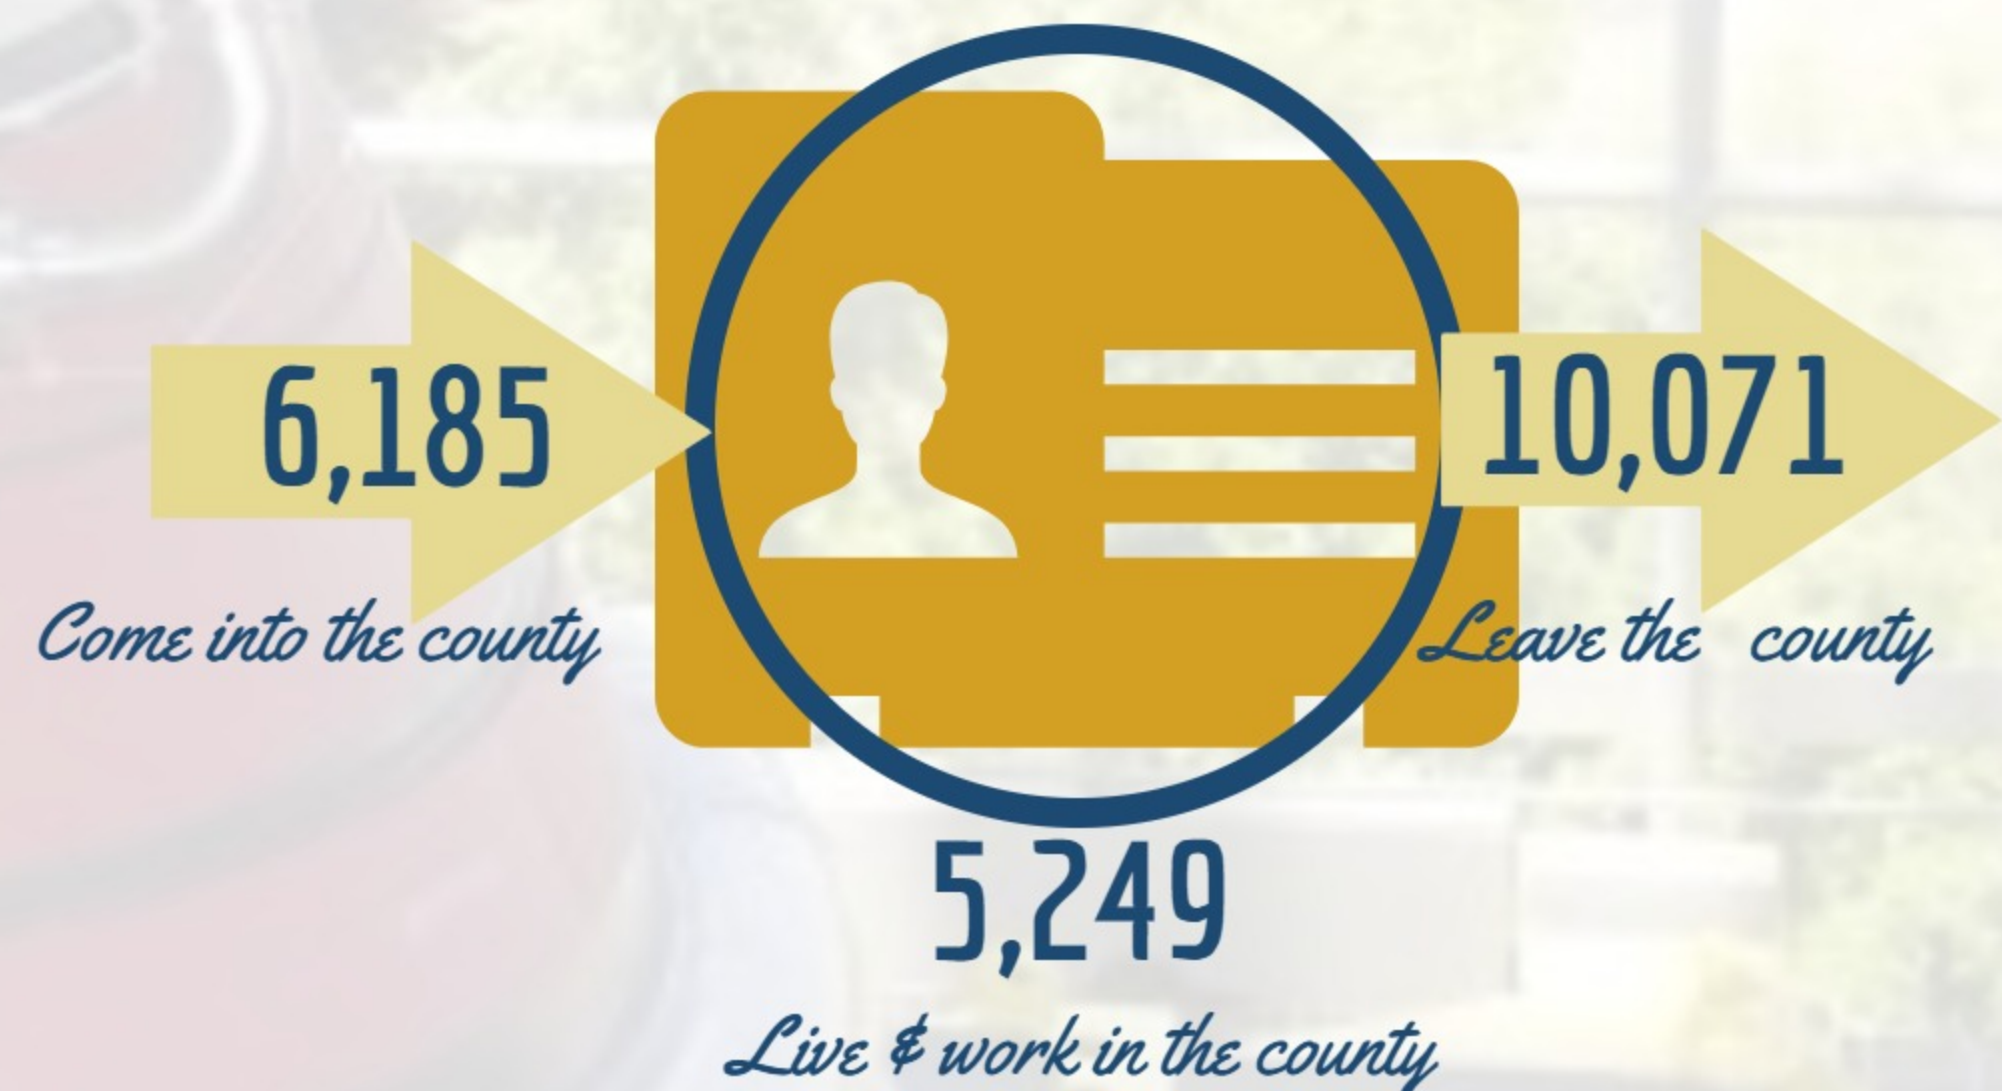

Talent & Industry Snapshot

Hancock County Market

Labor Force Participation Rate

Top Manufacturing Sectors

Transportation Equipment Manufacturing:
3,371 jobs

Chemical Manufacturing:
1,491 jobs

Machinery Manufacturing:
870 jobs

Economic Identity of the 30-Minute Region

#1 - Leisure & Hospitality
37,414 Jobs

#2 - Retail/Wholesale Trade
33,960 Jobs

#3 - Healthcare & Social Assistance
22,349 Jobs

Inflow & Outflow Commuting Patterns for Hancock County